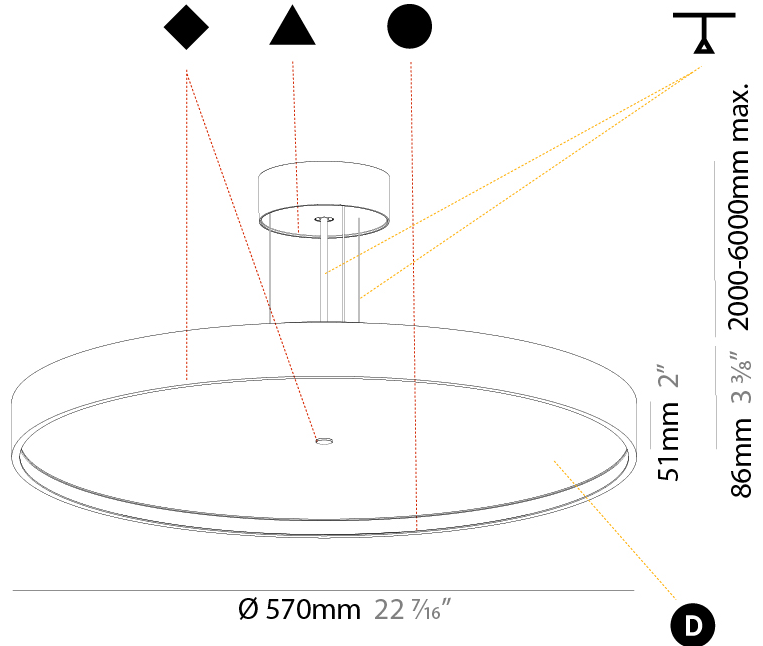

GENERAL

Series: Sign Diva
Subseries: Sign Diva Korona
Brand: Prolicht
Division: Architectural
Mounting Type: Suspension
Mounting Location: Ceiling
Subcategory: Pendant

PHYSICAL

Shape: Round
Diameter (mm): 570
Diameter (in): 22 7/16
Height (mm): 86
Height (in): 3 3/8
Light Distribution: Direct / Indirect
Weight (kg): 8.812
Weight (lbs): 19.43
Diffuser: PMMA - Opal / Micro-Prism / Sparkling Secret / Vintage Industrial
Fixture Finish: SSR / BKV / CWI / CRY / HAB / UFT / ITA / RUA / FTG / MYG / LOD / PUS / FRO / FUP / KIA / POP / BLS / SPG / MEY / GOH / GUM / CHC / COM / ABZ / JAG / OBR / MOS / ROR
Fixture Material: Extruded Aluminum / Steel
Cable Details: 2,000mm/78 3/4" or 6,000mm/236 1/4" Transparent Cable

ELECTRICAL

Lamp Type: LED (Zhaga Standard)
Input Wattage (W): 67
Total Output Wattage (W): 60.9
Dimming: Tri-Mode (Non-Dimming and Phase Dimming (120Vac only) and 0-10V Dimming)
Driver Included: Yes
Driver Location: Integrated
Driver Type: Constant Current - Universal
Driver Class: Class 2
Input Voltage (V): 120 - 277
Constant Current (MA): 350

LED

Color Temperature (°K): 2700 / 3000 / 3500 / 4000
Max. Delivered Lumen (lm): 6632 / 6728 / 6812 / 6951
Nominal Lumen (lm): 9097 / 9229 / 9344 / 9535
CRI: >90 CRI
Lamp Life (hrs): 50000

OPTICAL

RATINGS AND CERTIFICATIONS

Certified By: Certified for North American Standards
IP rating: IP20