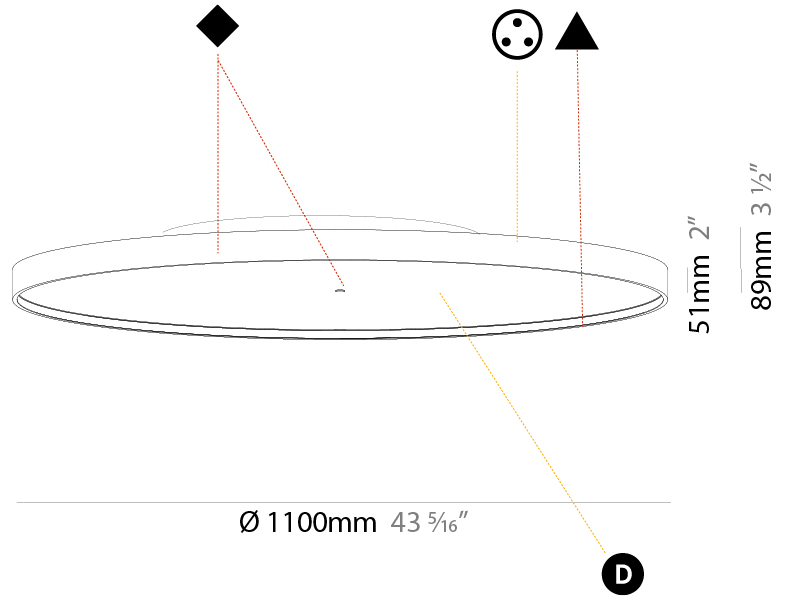

GENERAL

Series: Sign Diva
Subseries: Sign Diva Korona
Brand: Prolicht
Division: Architectural
Mounting Type: Surface
Mounting Location: Ceiling
Subcategory: Ambient

PHYSICAL

Shape: Round
Diameter (mm): 1100
Diameter (in): 43 ⁵/₁₆
Height (mm): 89
Height (in): 3 ¹/₂
Light Distribution: Direct / Indirect
Weight (kg): 18.901
Weight (lbs): 41.67
Diffuser: Direct - PMMA - Opal/Micro-Prism/Sparkling Secret/Vintage Industrial / Indirect - White/Yellow/Orange/Red/Blue/Green
Fixture Finish: SSR / BKV / CWI / CRY / HAB / UFT / ITA / RUA / FTG / MYG / LOD / PUS / FRO / FUP / KIA / POP / BLS / SPG / MEY / GOH / GUM / CHC / COM / ABZ / JAG / OBR / MOS / ROR
Fixture Material: Extruded Aluminum / Steel

ELECTRICAL

Lamp Type: LED (Zhaga Standard)
Input Wattage (W): 169.4
Total Output Wattage (W): 134
Dimming: Tri-Mode (Non-Dimming and Phase Dimming (120Vac only) and 0-10V Dimming)
Driver Included: Yes
Driver Location: Integrated
Driver Type: Constant Current - Universal
Driver Class: Class 2
Input Voltage (V): 120 - 277
Constant Current (MA): 600

LED

Color Temperature (°K): 3000 / 3500 / 4000
Max. Delivered Lumen (lm): 19520 / 19933 / 20340
CRI: >90 CRI
Lamp Life (hrs): 50000

OPTICAL

RATINGS AND CERTIFICATIONS

Certified By: Certified for North American Standards
IP rating: IP20

PROJECT
TYPE
SPECIFIER
QUANTITY
DATE