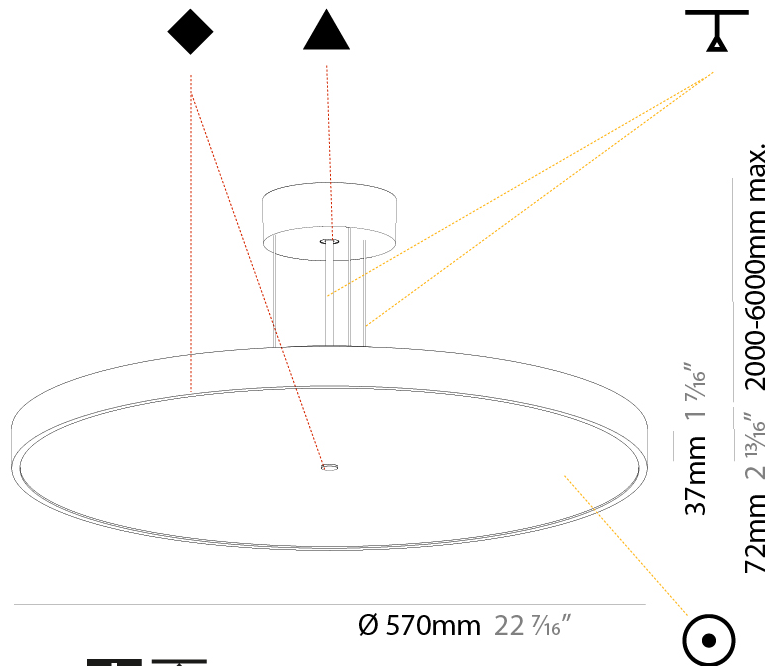

GENERAL

Series: Sign Diva
Subseries: Sign Diva
Brand: Prolicht
Division: Architectural
Mounting Type: Suspension
Mounting Location: Ceiling
Subcategory: Pendant

PHYSICAL

Shape: Round
Diameter (mm): 570
Diameter (in): 22 7/16
Height (mm): 72
Height (in): 2 13/16
Max. Overall Height (mm): 6072
Max. Overall Height (in): 239 1/16
Light Distribution: Direct
Weight (kg): 7.802
Weight (lbs): 17.2

Diffuser: PMMA - Opal / Micro-Prism / Sparkling Secret / Vintage Industrial with Shine Ring

Fixture Finish: SSR / BKV / CWI / CRY / HAB / UFT / ITA / RUA / FTG / MYG / LOD / PUS / FRO / FUP / KIA / POP / BLS / SPG / MEY / GOH / GUM / CHC / COM / ABZ / JAG / OBR / MOS / ROR

Fixture Material: Extruded Aluminum / Steel

Cable Details: 2000mm or 6000mm Transparent Cable

ELECTRICAL

Lamp Type: LED (Zhaga Standard)
Input Wattage (W): 58.3
Total Output Wattage (W): 53
Dimming: Tri-Mode (Non-Dimming and Phase Dimming (120Vac only) and 0-10V Dimming)
Driver Included: Yes
Driver Location: Integrated
Driver Type: Constant Current - Universal
Driver Class: Class 2
Input Voltage (V): 120 - 277
Constant Current (MA): 350

LED

Color Temperature (°K): 2700 / 3000 / 3500 / 4000
Max. Delivered Lumen (lm): 5060 / 6120 / 6233 / 6360
CRI: >90 CRI
Lamp Life (hrs): 50000

OPTICAL

RATINGS AND CERTIFICATIONS

Certified By: Certified for North American Standards
IP rating: IP20

PROJECT	_____
TYPE	_____
SPECIFIER	_____
QUANTITY	_____
DATE	_____